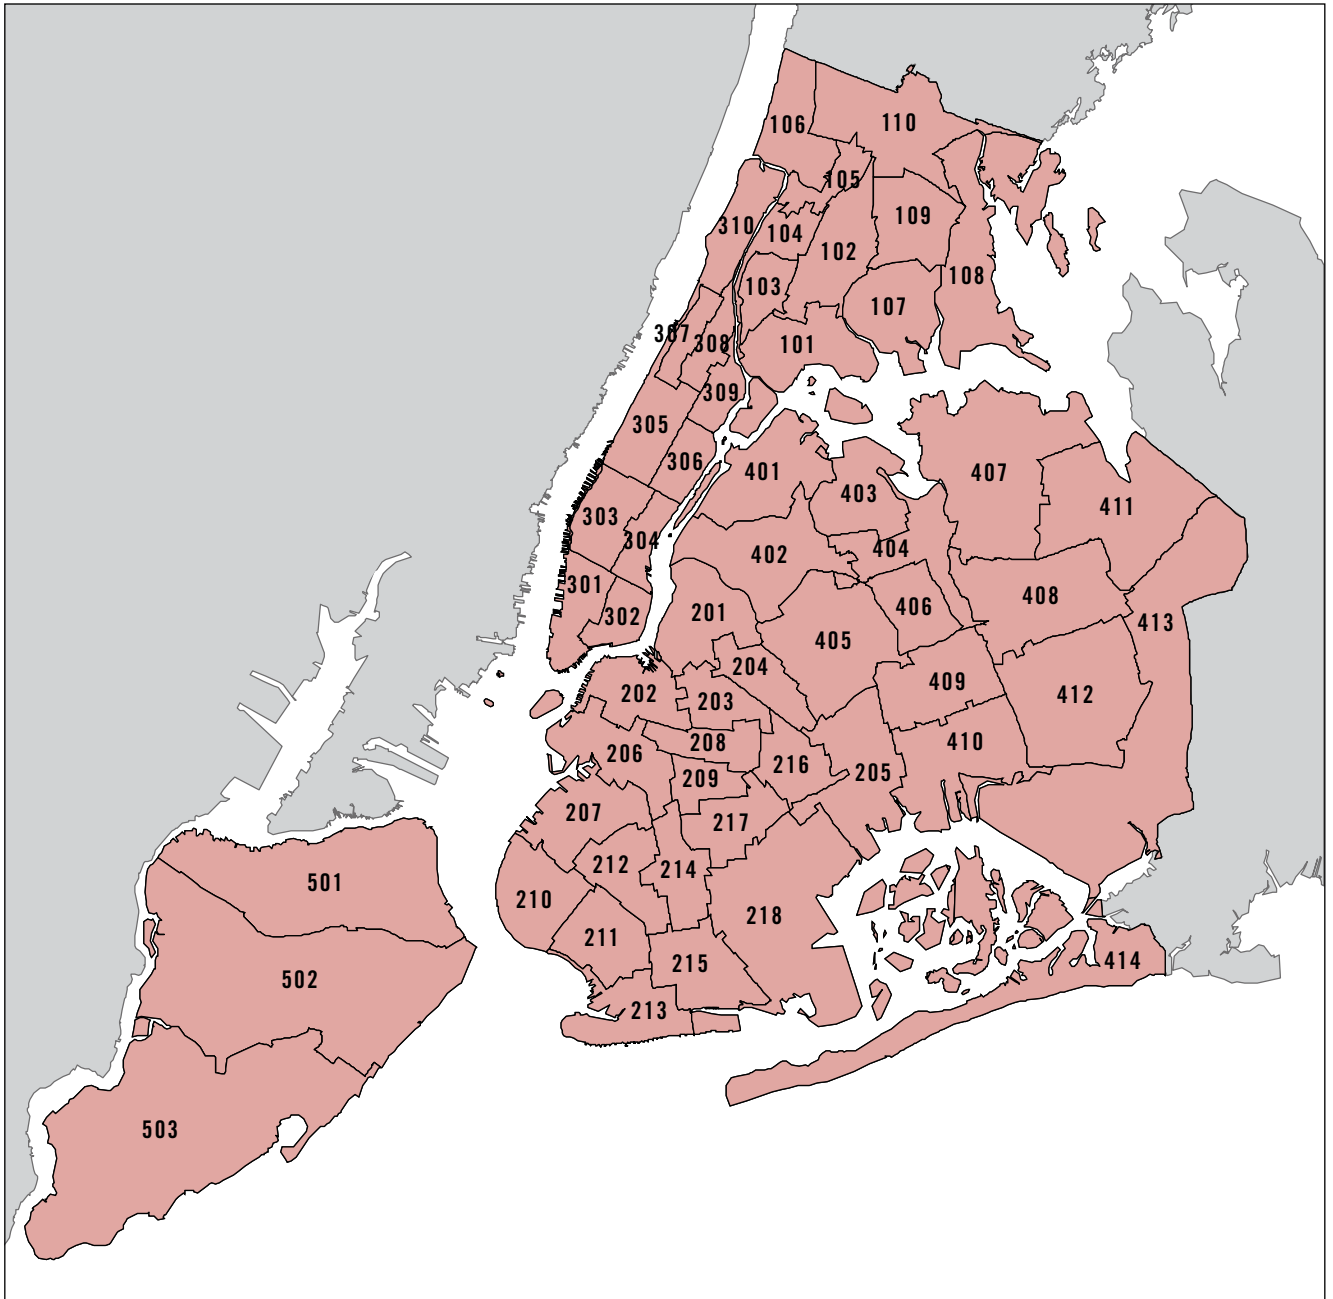

New York City Sub-borough Areas

Source: U.S. Census Bureau, Furman Center