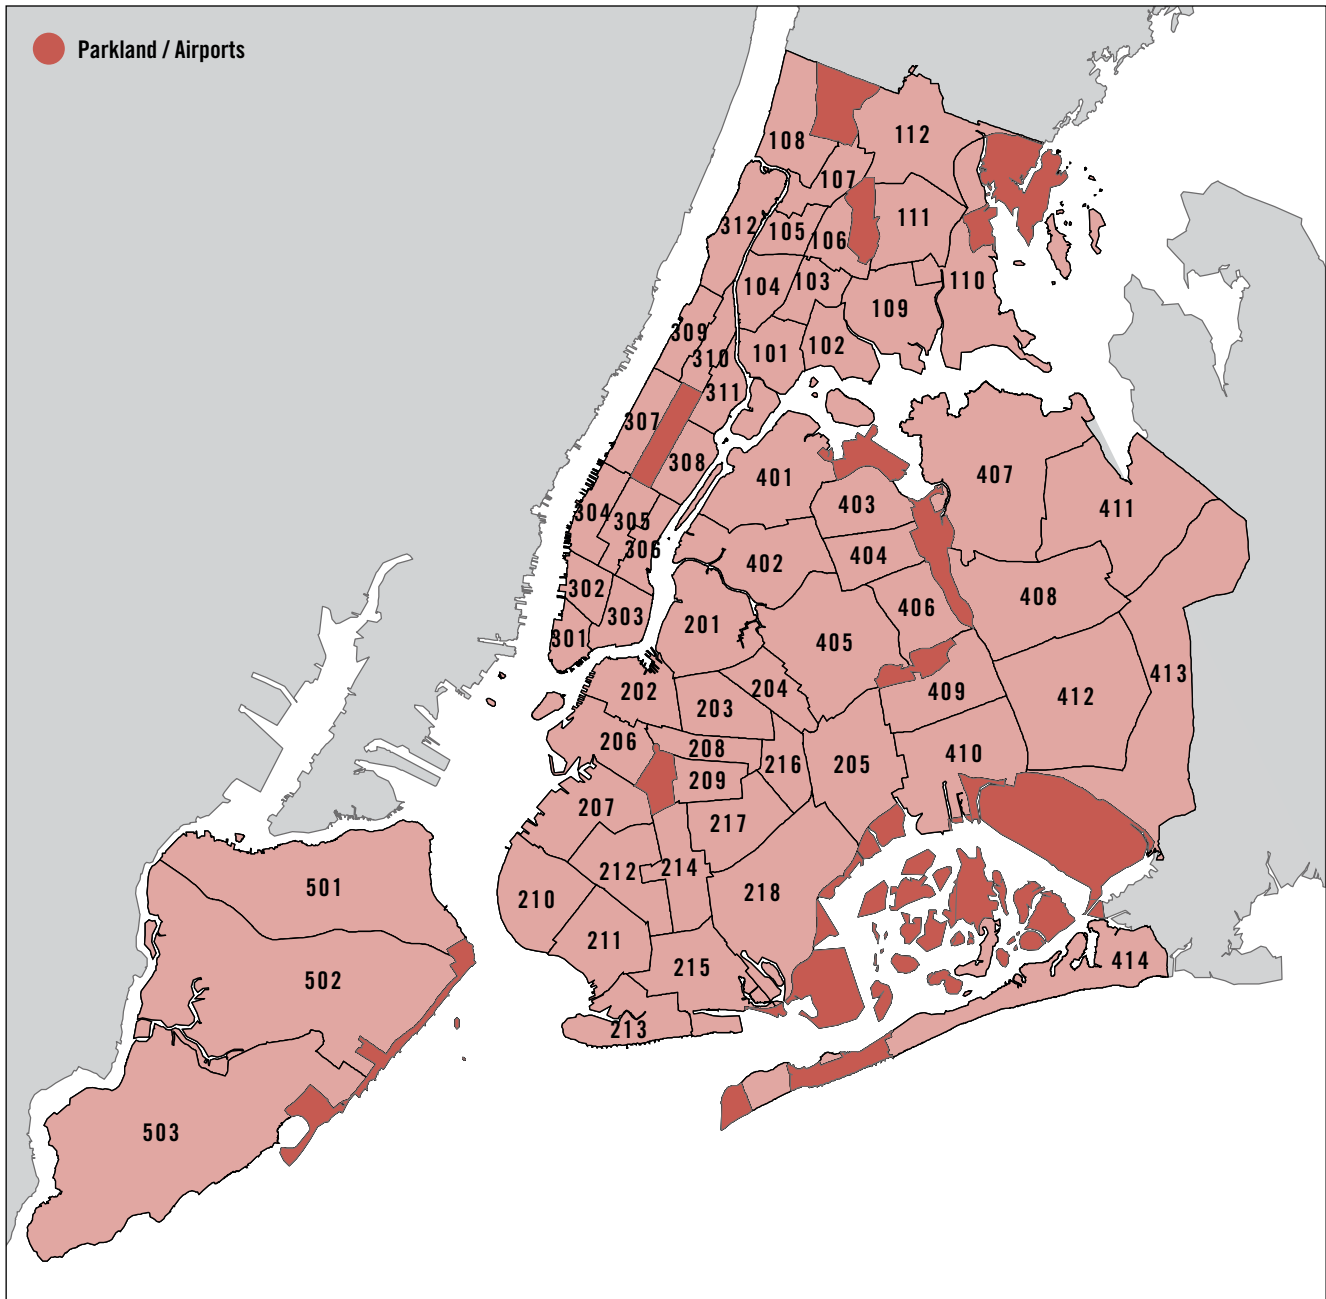

Index of Community Districts

The Bronx

CD #	COMMUNITY DISTRICT	PAGE
101	Mott Haven / Melrose	64
102	Hunts Point / Longwood	65
103	Morrisania / Crotona	66
104	Highbridge / Concourse	67
105	Fordham / University Heights	68
106	Belmont / East Tremont	69
107	Kingsbridge Hghts / Bedford	70
108	Riverdale / Fieldston	71
109	Parkchester / Soundview	72
110	Throgs Neck / Co-op City	73
111	Morris Park / Bronxdale	74
112	Williamsbridge / Baychester	75

Brooklyn

CD #	COMMUNITY DISTRICT	PAGE
201	Greenpoint / Williamsburg	78
202	Fort Greene / Brooklyn Heights	79
203	Bedford Stuyvesant	80
204	Bushwick	81
205	East New York / Starrett City	82
206	Park Slope / Carroll Gardens	83
207	Sunset Park	84
208	Crown Heights / Prospect Heights	85
209	S. Crown Heights / Lefferts Gardens	86
210	Bay Ridge / Dyker Heights	87
211	Bensonhurst	88
212	Borough Park	89
213	Coney Island	90
214	Flatbush / Midwood	91
215	Sheepshead Bay	92
216	Brownsville	93
217	East Flatbush	94
218	Flatlands / Canarsie	95

Manhattan

CD #	COMMUNITY DISTRICT	PAGE
301	Financial District	98
302	Greenwich Village / Soho	99
303	Lower East Side / Chinatown	100
304	Clinton / Chelsea	101
305	Midtown	102
306	Stuyvesant Town / Turtle Bay	103
307	Upper West Side	104
308	Upper East Side	105
309	Morningside Heights / Hamilton Heights	106
310	Central Harlem	107
311	East Harlem	108
312	Washington Heights / Inwood	109

Queens

CD #	COMMUNITY DISTRICT	PAGE
401	Astoria	112
402	Woodside / Sunnyside	113
403	Jackson Heights	114
404	Elmhurst / Corona	115
405	Ridgewood / Maspeth	116
406	Rego Park / Forest Hills	117
407	Flushing / Whitestone	118
408	Hillcrest / Fresh Meadows	119
409	Kew Gardens / Woodhaven	120
410	South Ozone Park / Howard Beach	121
411	Bayside / Little Neck	122
412	Jamaica / Hollis	123
413	Queens Village	124
414	Rockaway / Broad Channel	125

Staten Island

CD #	COMMUNITY DISTRICT	PAGE
501	St. George / Stapleton	128
502	South Beach / Willowbrook	129
503	Tottenville / Great Kills	130

New York City Community Districts

Source: New York City Planning Department, 2007