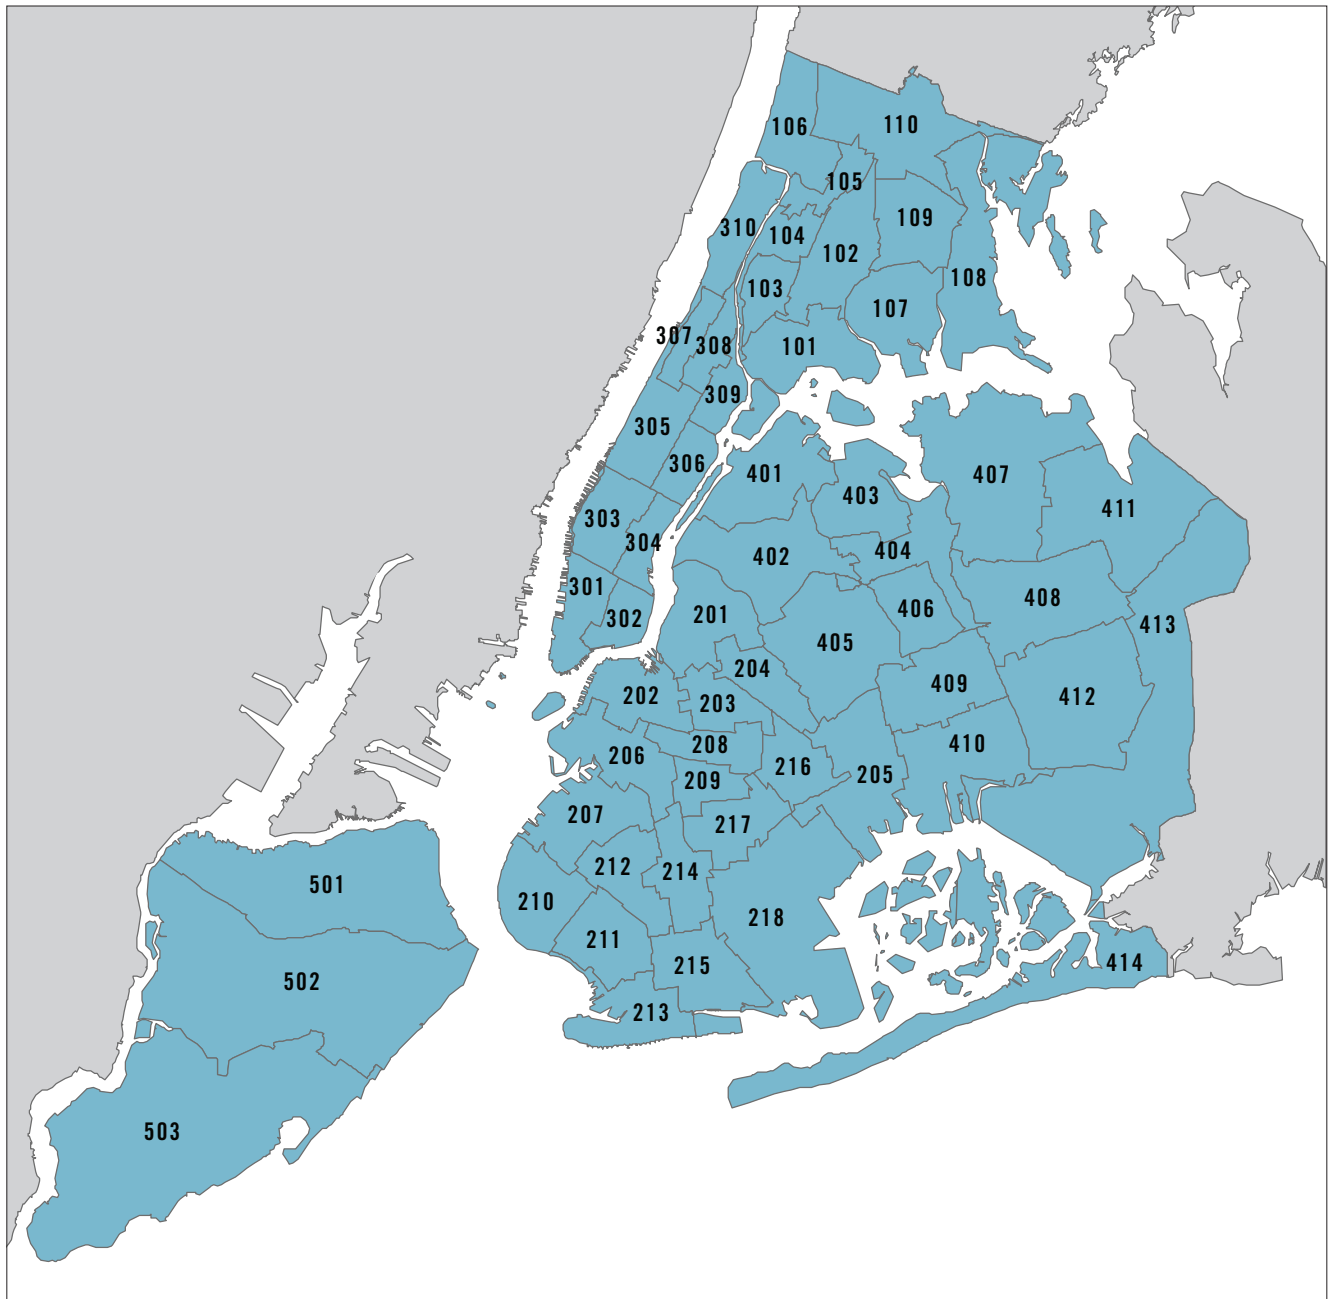

New York City Sub-borough Areas

Source: Census Data, 2006