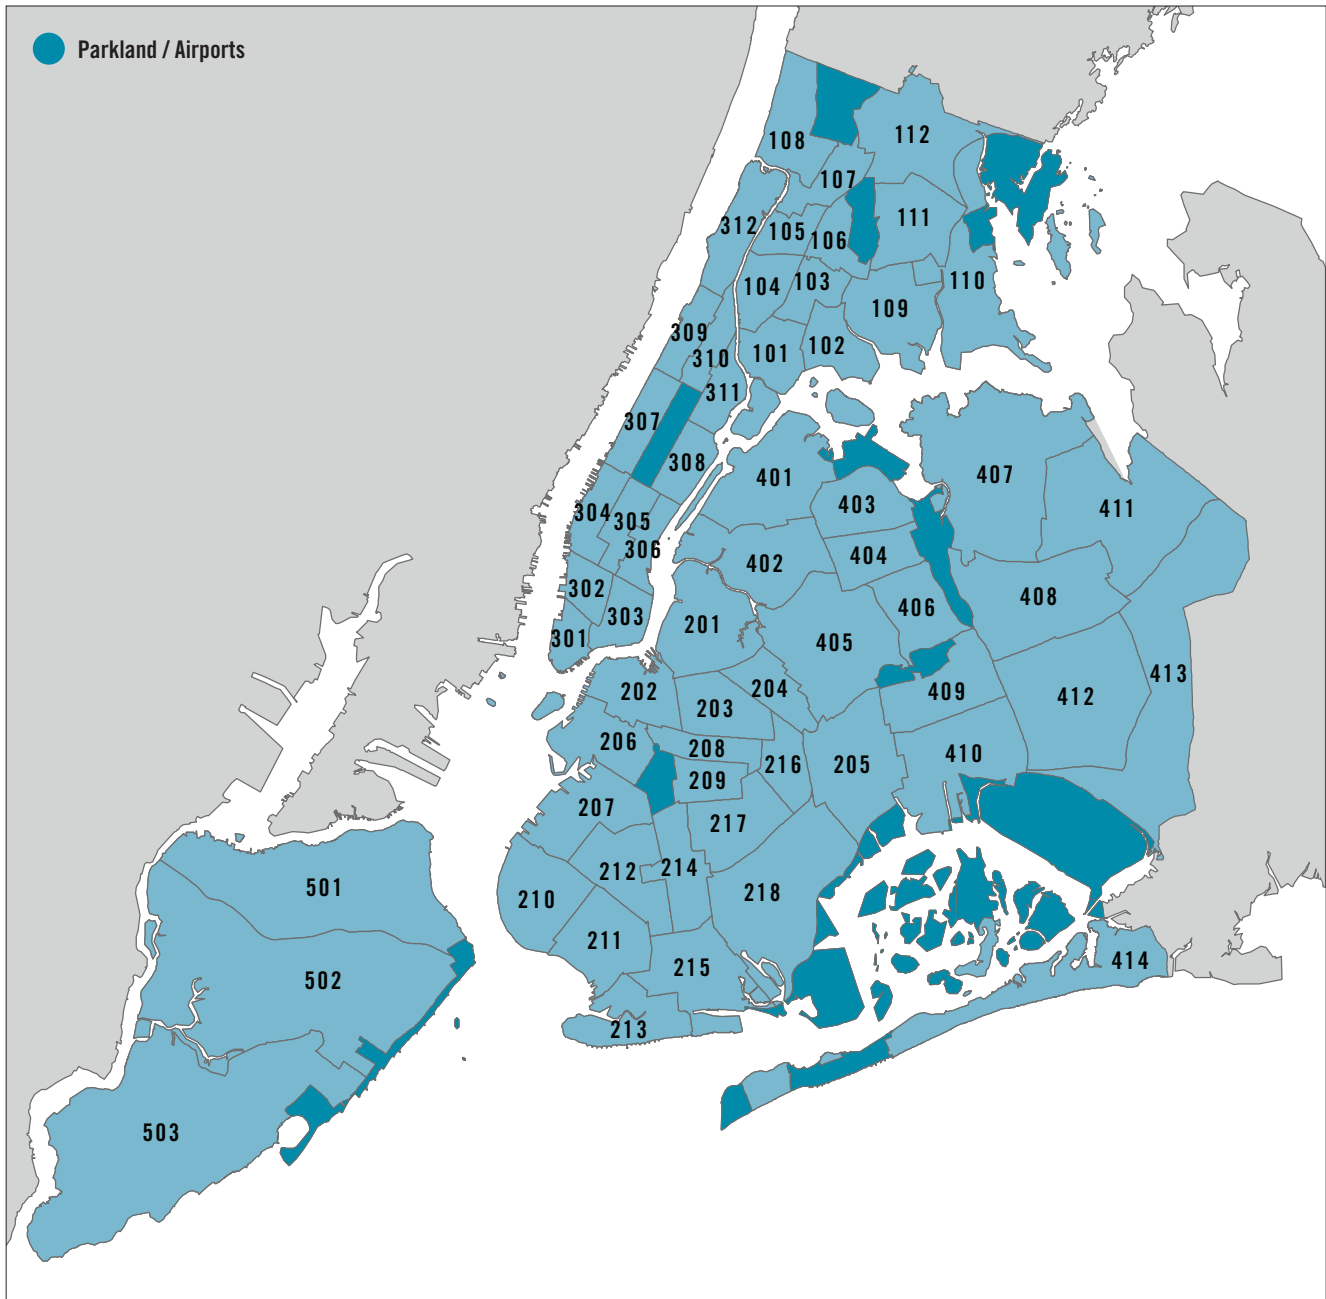

Index of Community Districts

The Bronx

CD #	COMMUNITY DISTRICT	PAGE
101	Mott Haven / Melrose	68
102	Hunts Point / Longwood	69
103	Morrisania / Crotona	70
104	Highbridge / Concourse	71
105	Fordham / University Heights	72
106	Belmont / East Tremont	73
107	Kingsbridge Hghts / Bedford	74
108	Riverdale / Fieldston	75
109	Parkchester / Soundview	76
110	Throgs Neck / Co-op City	77
111	Morris Park / Bronxdale	78
112	Williamsbridge / Baychester	79

Brooklyn

CD #	COMMUNITY DISTRICT	PAGE
201	Greenpoint / Williamsburg	84
202	Fort Greene / Brooklyn Heights	85
203	Bedford Stuyvesant	86
204	Bushwick	87
205	East New York / Starrett City	88
206	Park Slope / Carroll Gardens	89
207	Sunset Park	90
208	Crown Heights / Prospect Heights	91
209	S. Crown Heights / Lefferts Gardens	92
210	Bay Ridge / Dyker Heights	93
211	Bensonhurst	94
212	Borough Park	95
213	Coney Island	96
214	Flatbush / Midwood	97
215	Sheepshead Bay	98
216	Brownsville	99
217	East Flatbush	100
218	Flatlands / Canarsie	101

Manhattan

CD #	COMMUNITY DISTRICT	PAGE
301	Financial District	106
302	Greenwich Village / Soho	107
303	Lower East Side / Chinatown	108
304	Clinton / Chelsea	109
305	Midtown	110
306	Stuyvesant Town / Turtle Bay	111
307	Upper West Side	112
308	Upper East Side	113
309	Morningside Heights / Hamilton Heights	114
310	Central Harlem	115
311	East Harlem	116
312	Washington Heights / Inwood	117

Queens

CD #	COMMUNITY DISTRICT	PAGE
401	Astoria	122
402	Woodside / Sunnyside	123
403	Jackson Heights	124
404	Elmhurst / Corona	125
405	Ridgewood / Maspeth	126
406	Rego Park / Forest Hills	127
407	Flushing / Whitestone	128
408	Hillcrest / Fresh Meadows	129
409	Kew Gardens / Woodhaven	130
410	South Ozone Park / Howard Beach	131
411	Bayside / Little Neck	132
412	Jamaica / Hollis	133
413	Queens Village	134
414	Rockaway / Broad Channel	135

Staten Island

CD #	COMMUNITY DISTRICT	PAGE
501	St. George / Stapleton	140
502	South Beach / Willowbrook	141
503	Tottenville / Great Kills	142

New York City Community Districts

Source: New York City Planning Department, 2007