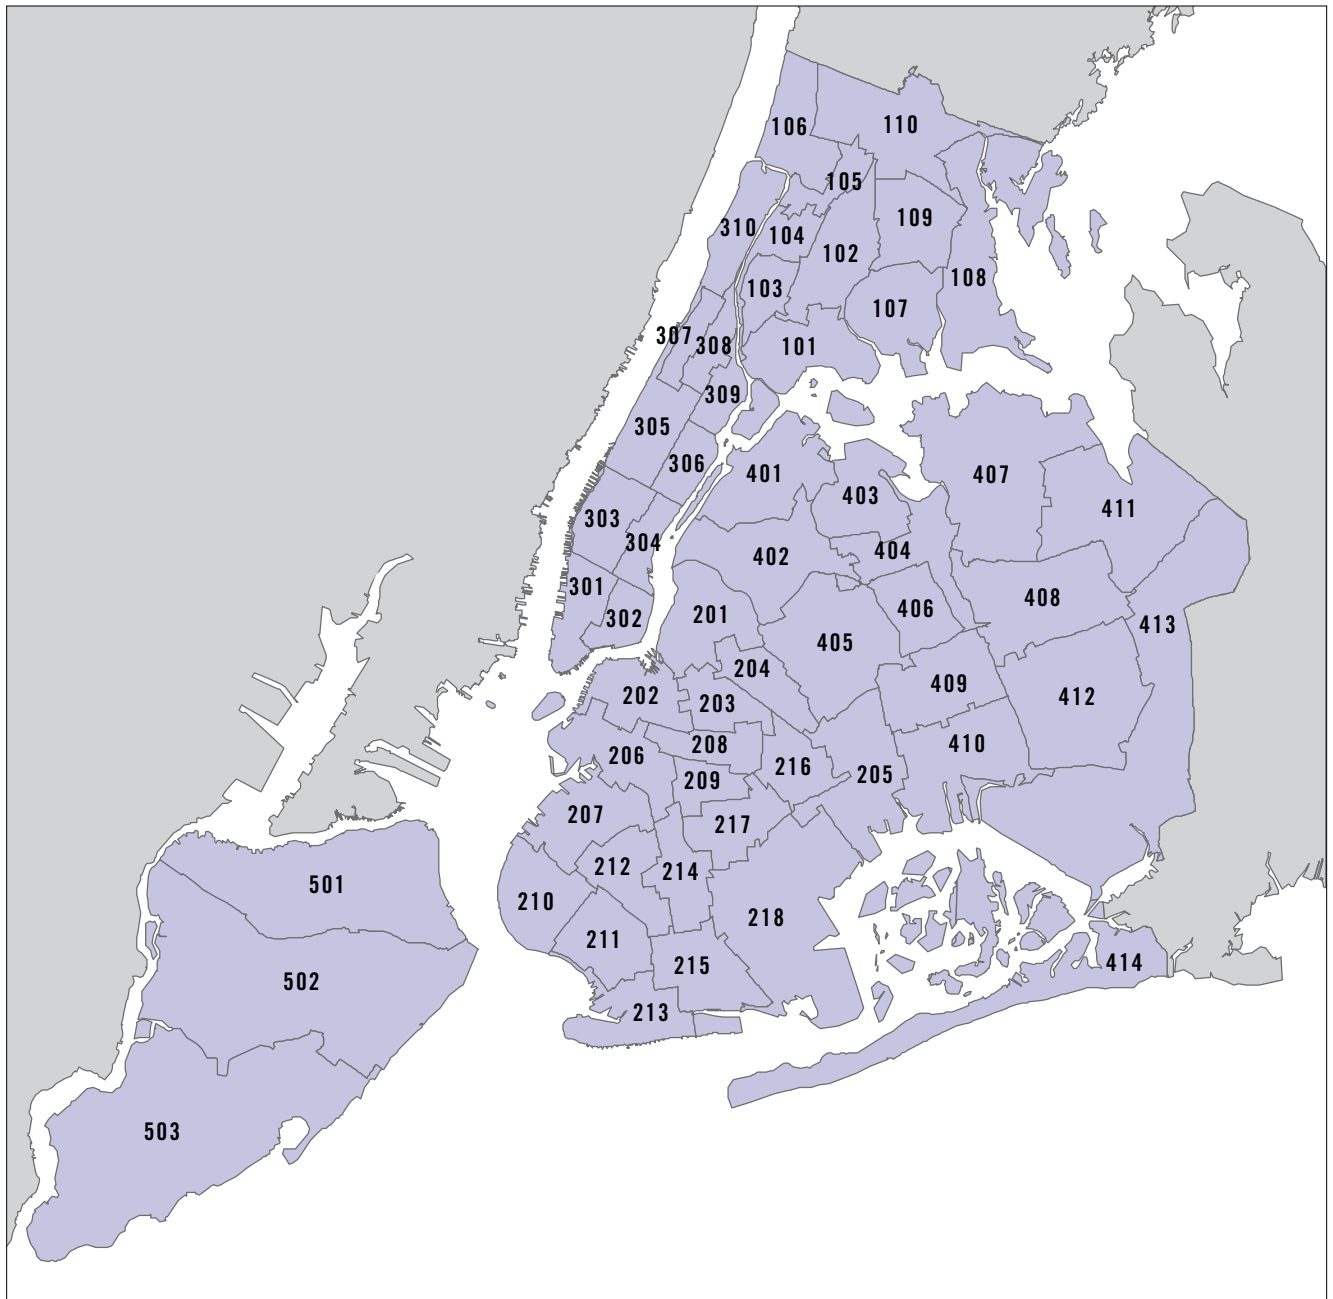

New York City Sub-borough Areas

Source: Census Data, 2006