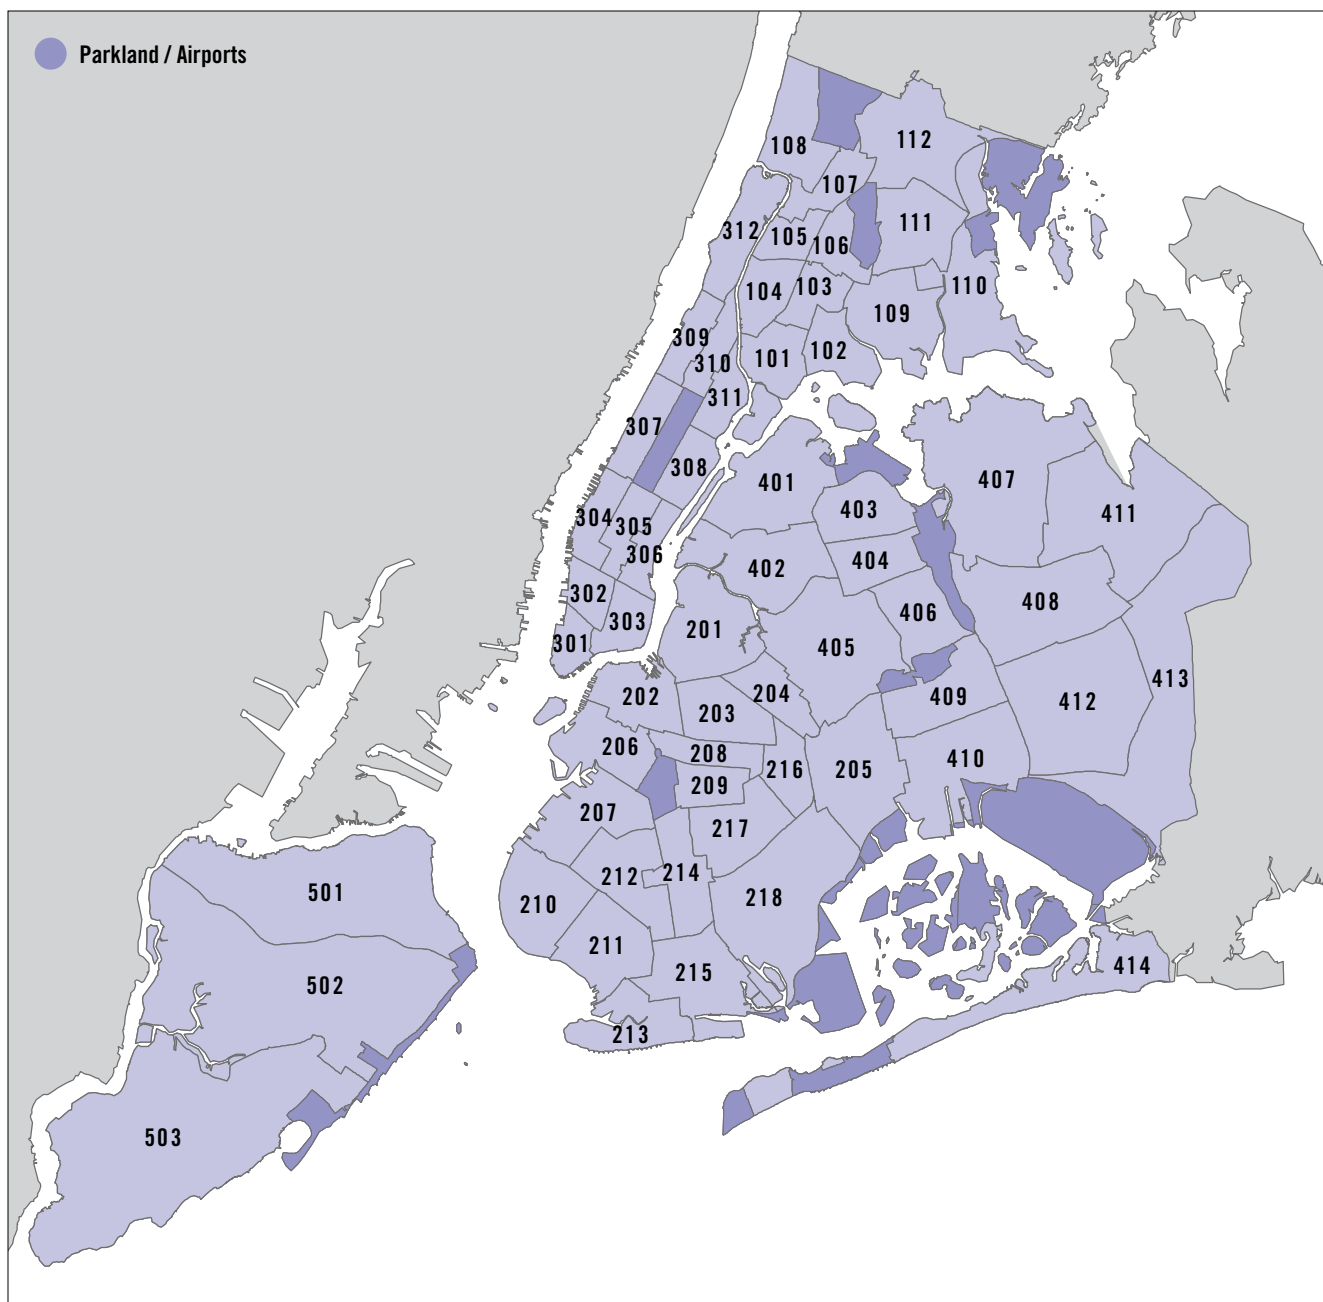

Index of Community Districts

Bronx

CD #	COMMUNITY DISTRICT	PAGE
101	Mott Haven / Melrose	50
102	Hunts Point / Longwood	51
103	Morrisania / Crotona	52
104	Highbridge / Concourse	53
105	Fordham / University Heights	54
106	Belmont / East Tremont	55
107	Kingsbridge Hghts / Bedford	56
108	Riverdale / Fieldston	57
109	Parkchester / Soundview	58
110	Throgs Neck / Co-op City	59
111	Morris Park / Bronxdale	60
112	Williamsbridge / Baychester	61

Brooklyn

CD #	COMMUNITY DISTRICT	PAGE
201	Greenpoint / Williamsburg	66
202	Fort Greene / Brooklyn Heights	67
203	Bedford Stuyvesant	68
204	Bushwick	69
205	East New York / Starrett City	70
206	Park Slope / Carroll Gardens	71
207	Sunset Park	72
208	Crown Heights	73
209	S. Crown Heights / Prospect Heights	74
210	Bay Ridge / Dyker Heights	75
211	Bensonhurst	76
212	Borough Park	77
213	Coney Island	78
214	Flatbush / Midwood	79
215	Sheepshead Bay	80
216	Brownsville	81
217	East Flatbush	82
218	Flatlands / Canarsie	83

Manhattan

CD #	COMMUNITY DISTRICT	PAGE
301	Financial District	88
302	Greenwich Village / Soho	89
303	Lower East Side / Chinatown	90
304	Clinton / Chelsea	91
305	Midtown	92
306	Stuyvesant Town / Turtle Bay	93
307	Upper West Side	94
308	Upper East Side	95
309	Morningside Heights / Hamilton Heights	96
310	Central Harlem	97
311	East Harlem	98
312	Washington Heights / Inwood	99

Queens

CD #	COMMUNITY DISTRICT	PAGE
401	Astoria	104
402	Woodside / Sunnyside	105
403	Jackson Heights	106
404	Elmhurst / Corona	107
405	Ridgewood / Maspeth	108
406	Rego Park / Forest Hills	109
407	Flushing / Whitestone	110
408	Hillcrest / Fresh Meadows	111
409	Kew Gardens / Woodhaven	112
410	South Ozone Park / Howard Beach	113
411	Bayside / Little Neck	114
412	Jamaica / Hollis	115
413	Queens Village	116
414	Rockaway / Broad Channel	117

Staten Island

CD #	COMMUNITY DISTRICT	PAGE
501	St. George / Stapleton	122
502	South Beach / Willowbrook	123
503	Tottenville / Great Kills	124

New York City Community Districts

Source: New York City Planning Department, 2007